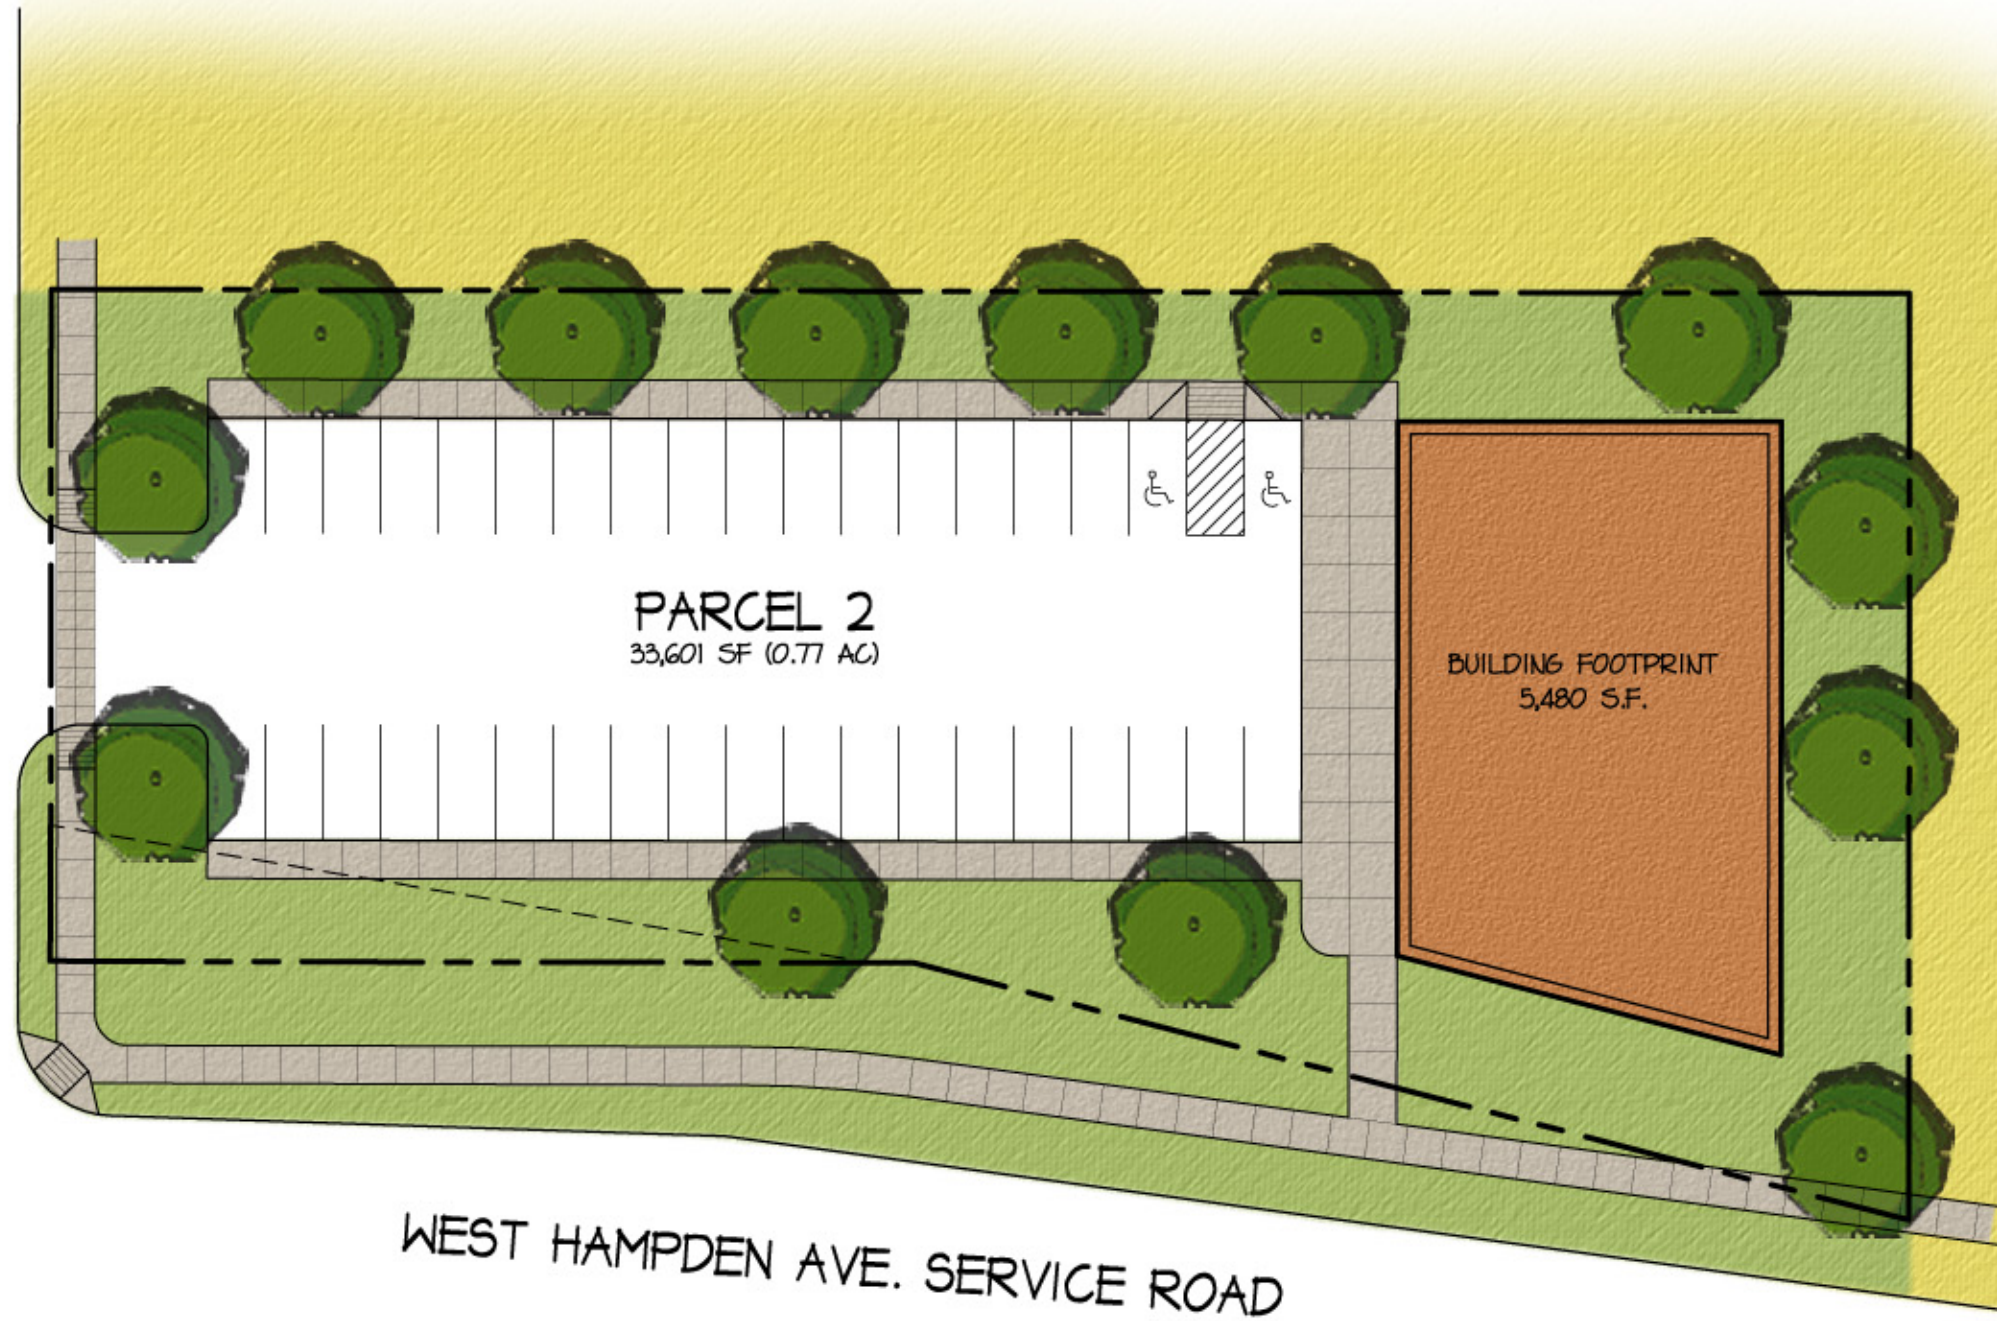

SOUTH CARR STREET

HAMPDEN & CARR OFFICES

SCALE: 1" = 30'-0"

CONCEPT SITE PLAN 1-18-07

NORTH

WYATT & ASSOCIATES, P.C.

ARCHITECTS & PLANNERS

1865 s. pearl st., denver, colorado 80210
 phone (303) 698-1717 fax (303) 778-6004
 email dwyatt@wyattarch.com