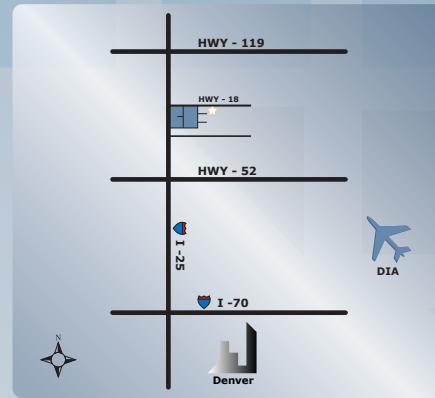

indoor storage condos

Frederick West Storage Condos

RV, Boat, Classic Car, Business No Land Lease:

Location:

-2 miles north of highway 52 on the east side of the I-25 frontage rd. Approx. 20 minutes north of Denver.

Availability:

-First phase will be available in Spring 06".

-20'W x 50'L x 16'H & 20'W x 60'L x 16'H.

Units Include:

-14'W x 14'H insulated sectional door with automatic opener.

-3' W x 7.5'H walk out man door.