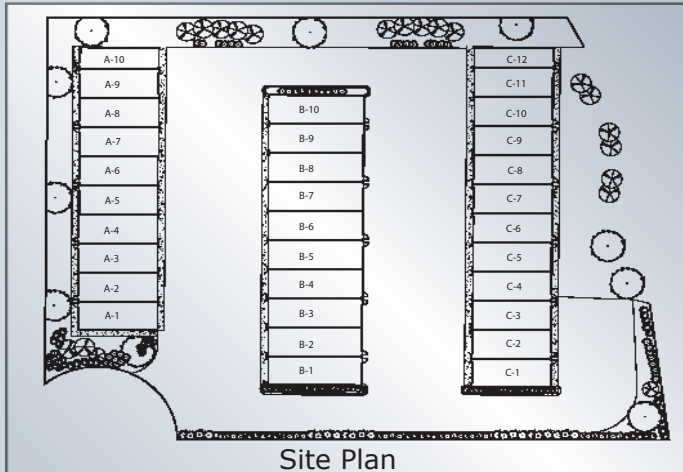

indoor storage condos

Frederick West Storage Condos

RV, Boat, Classic Car, Business No Land Lease:

Location:

-2 miles north of highway 52 on the east side of the I-25 frontage rd. Approx. 20 minutes north of Denver.

Availability:

-First phase will be available in Spring 06".

-20'W x 50'L x 16'H & 20'W x 60'L x 16'H.

Units Include:

-14'W x 14'H insulated sectional door with automatic opener.

-3' W x 7.5'H walk out man door.

-Individually metered 125 amp panel.

-Gas unit heater.

-Insulated exterior walls.

-Securitiy.

-20amp electrical outlets & RV plugs.

-65' driveways.

Common Amenities:

-Condo owners association will take deed to entire property.